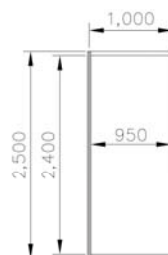

SHELL SCHEME STAND

MEASUREMENTS OF STANDARD SHELL SCHEME STAND

Panel Dimensions

DELUXE SHELL SCHEME STAND

MEASUREMENTS OF DELUXE SHELL SCHEME STAND